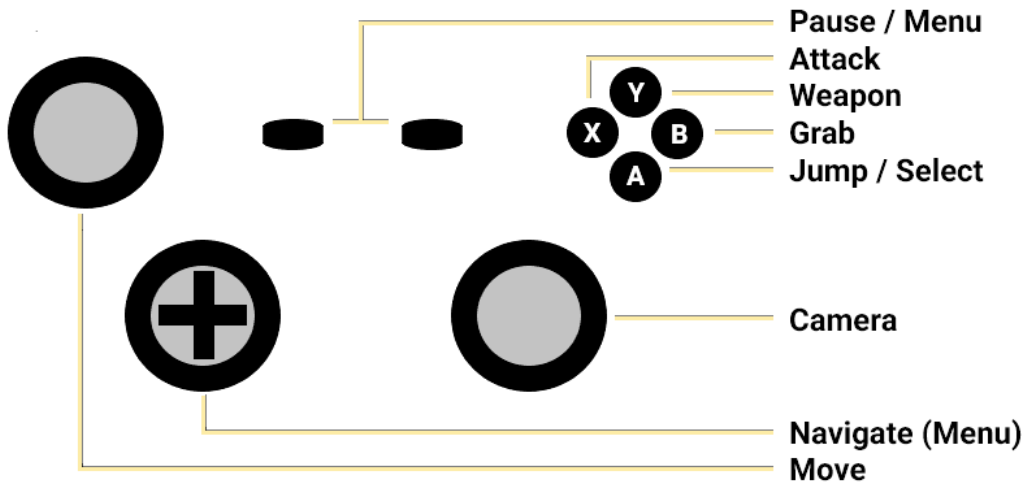

EN

Keyboard and Mouse

Action	Button
Player Move	[W] [S] / [UP] [DOWN] Arrow
Player Jump	[Spacebar]
Player Attack	[X] / [LEFT] Mouse Click
Player Weapon	[Y] / [RIGHT] Mouse Click
Player Grab	[B]
Camera	Mouse / [A] [D] / [LEFT] [RIGHT] Arrow
Pause Game / Show Menu	[M] [P] [ESC] [F1]

Gamepad Controllers

Contact Us

If you have any questions about this document, You can contact Us:

- By email: rush.at.games@gmail.com